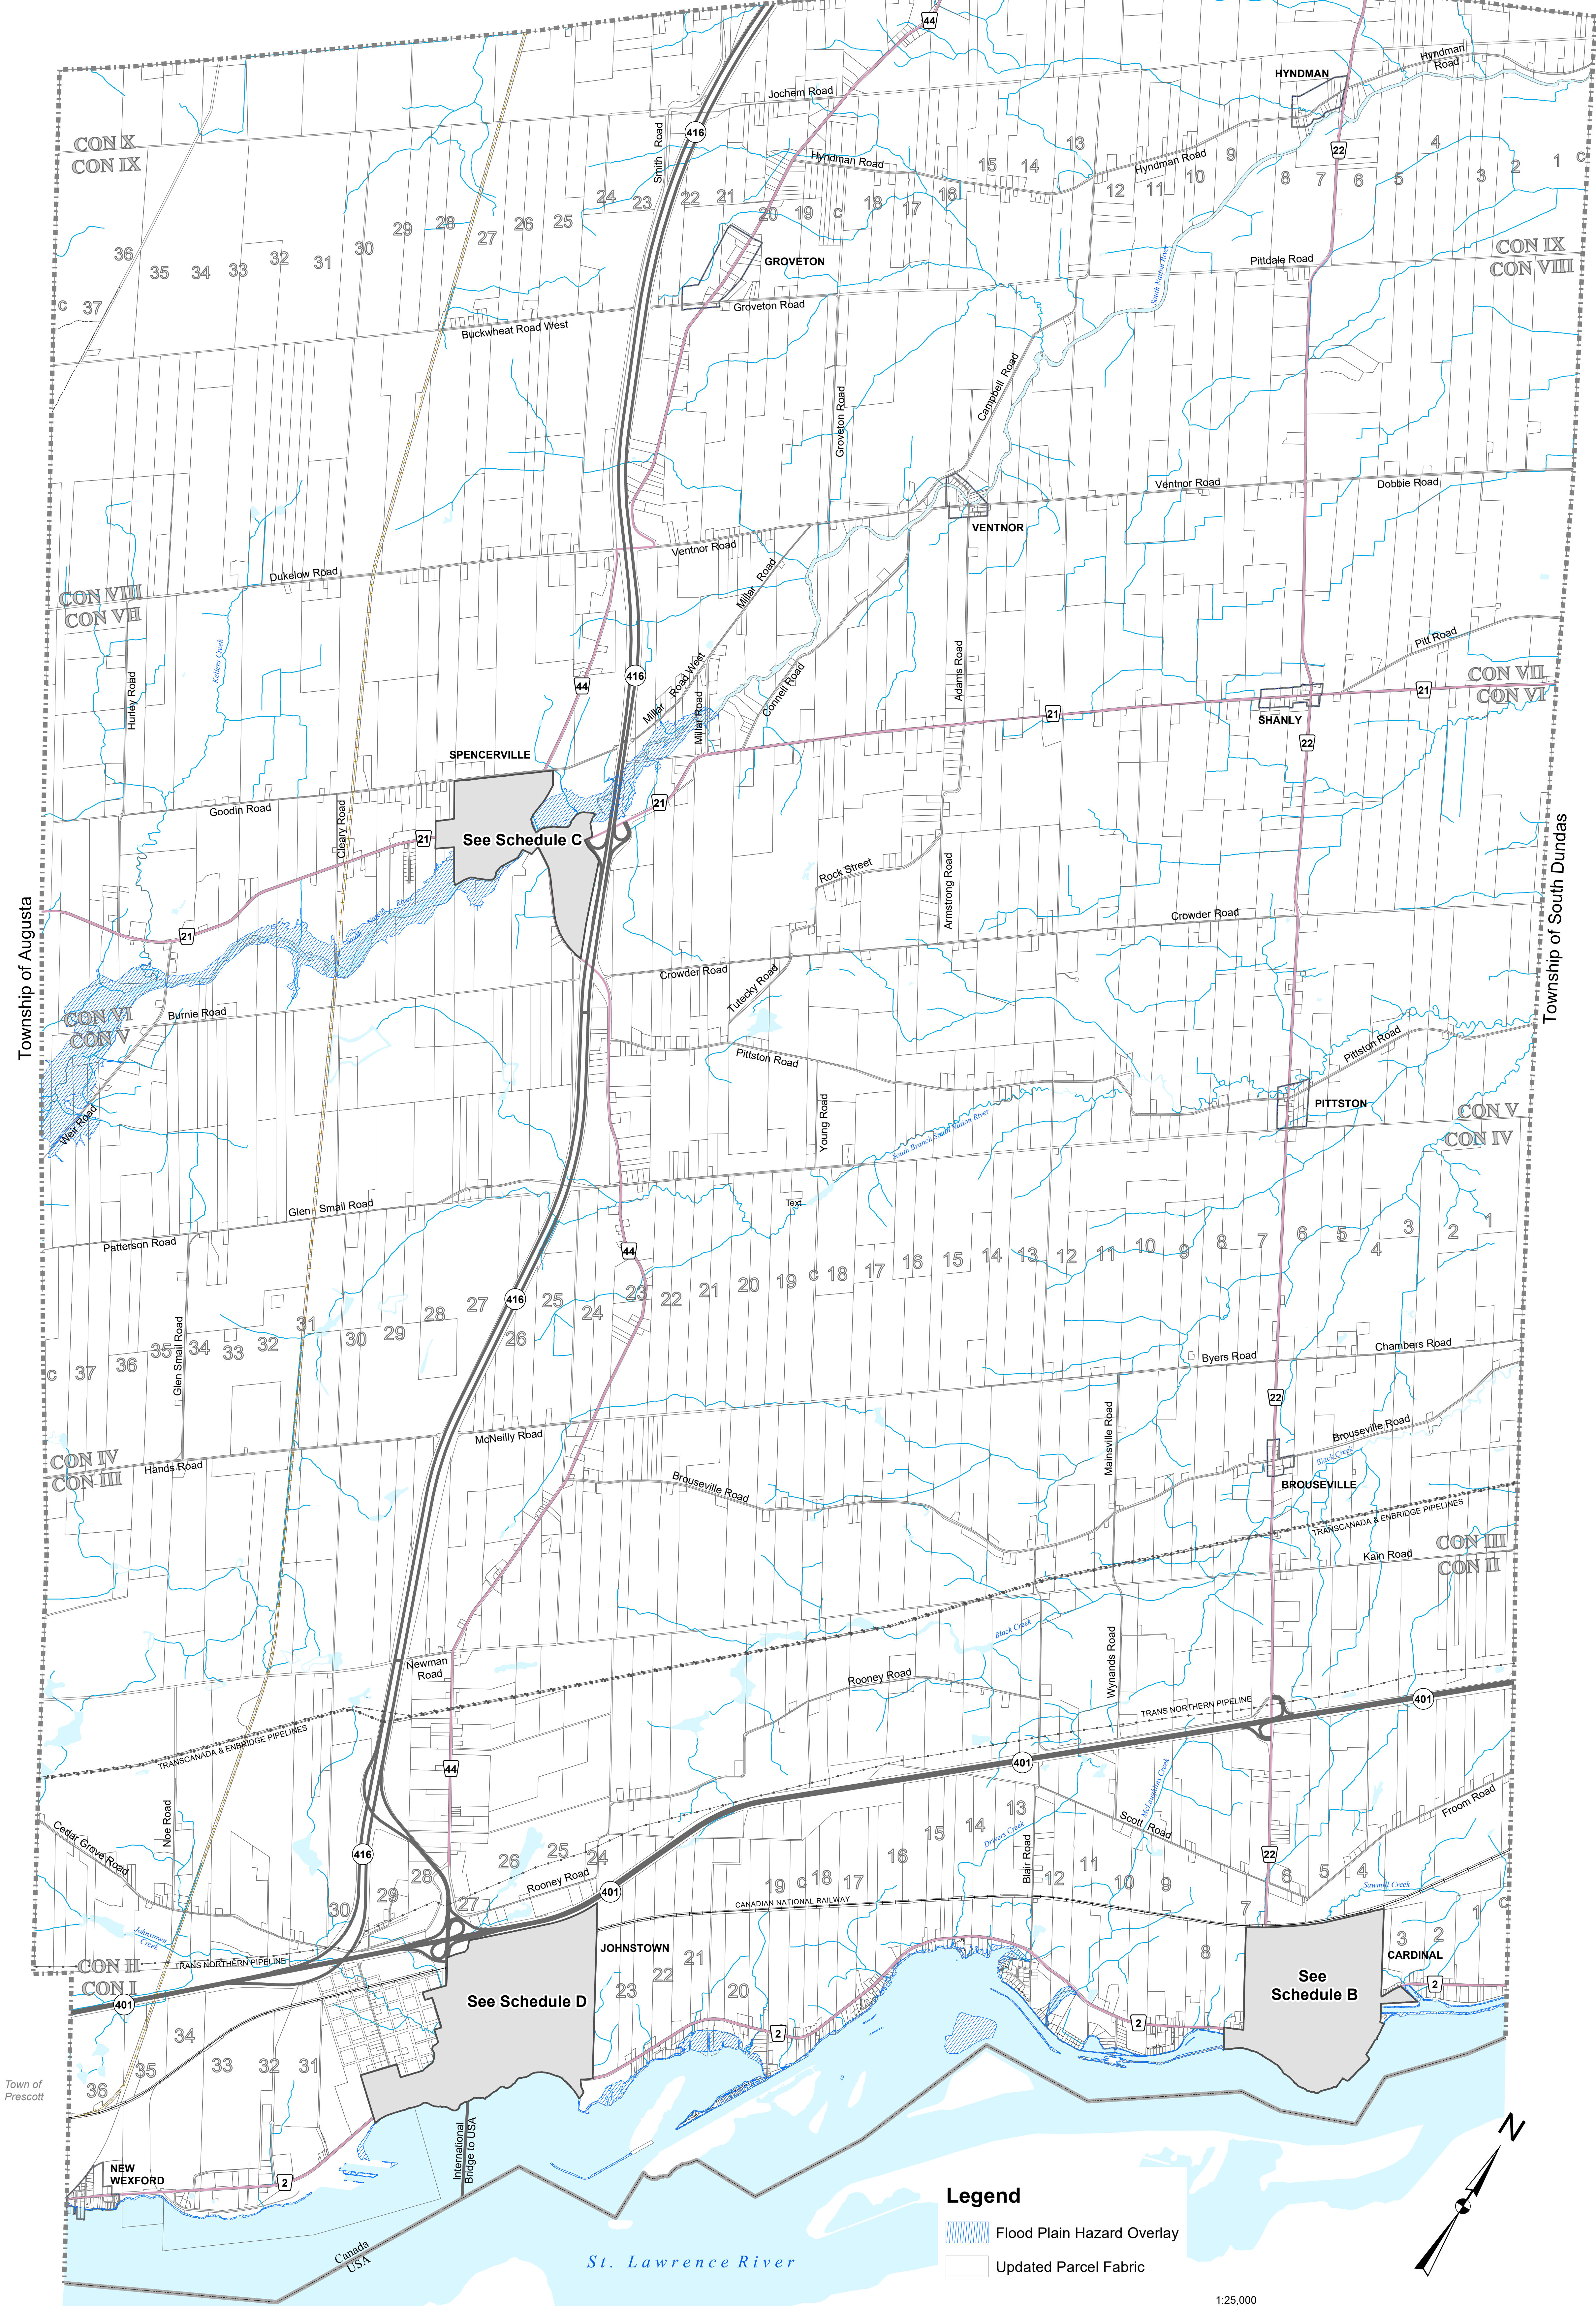

Township of Edwardsburgh Cardinal

Municipality of North Grenville

Township of Augusta

Township of South Dundas

See Schedule C

See Schedule D

See Schedule B

Legend

- Flood Plain Hazard Overlay
- Updated Parcel Fabric