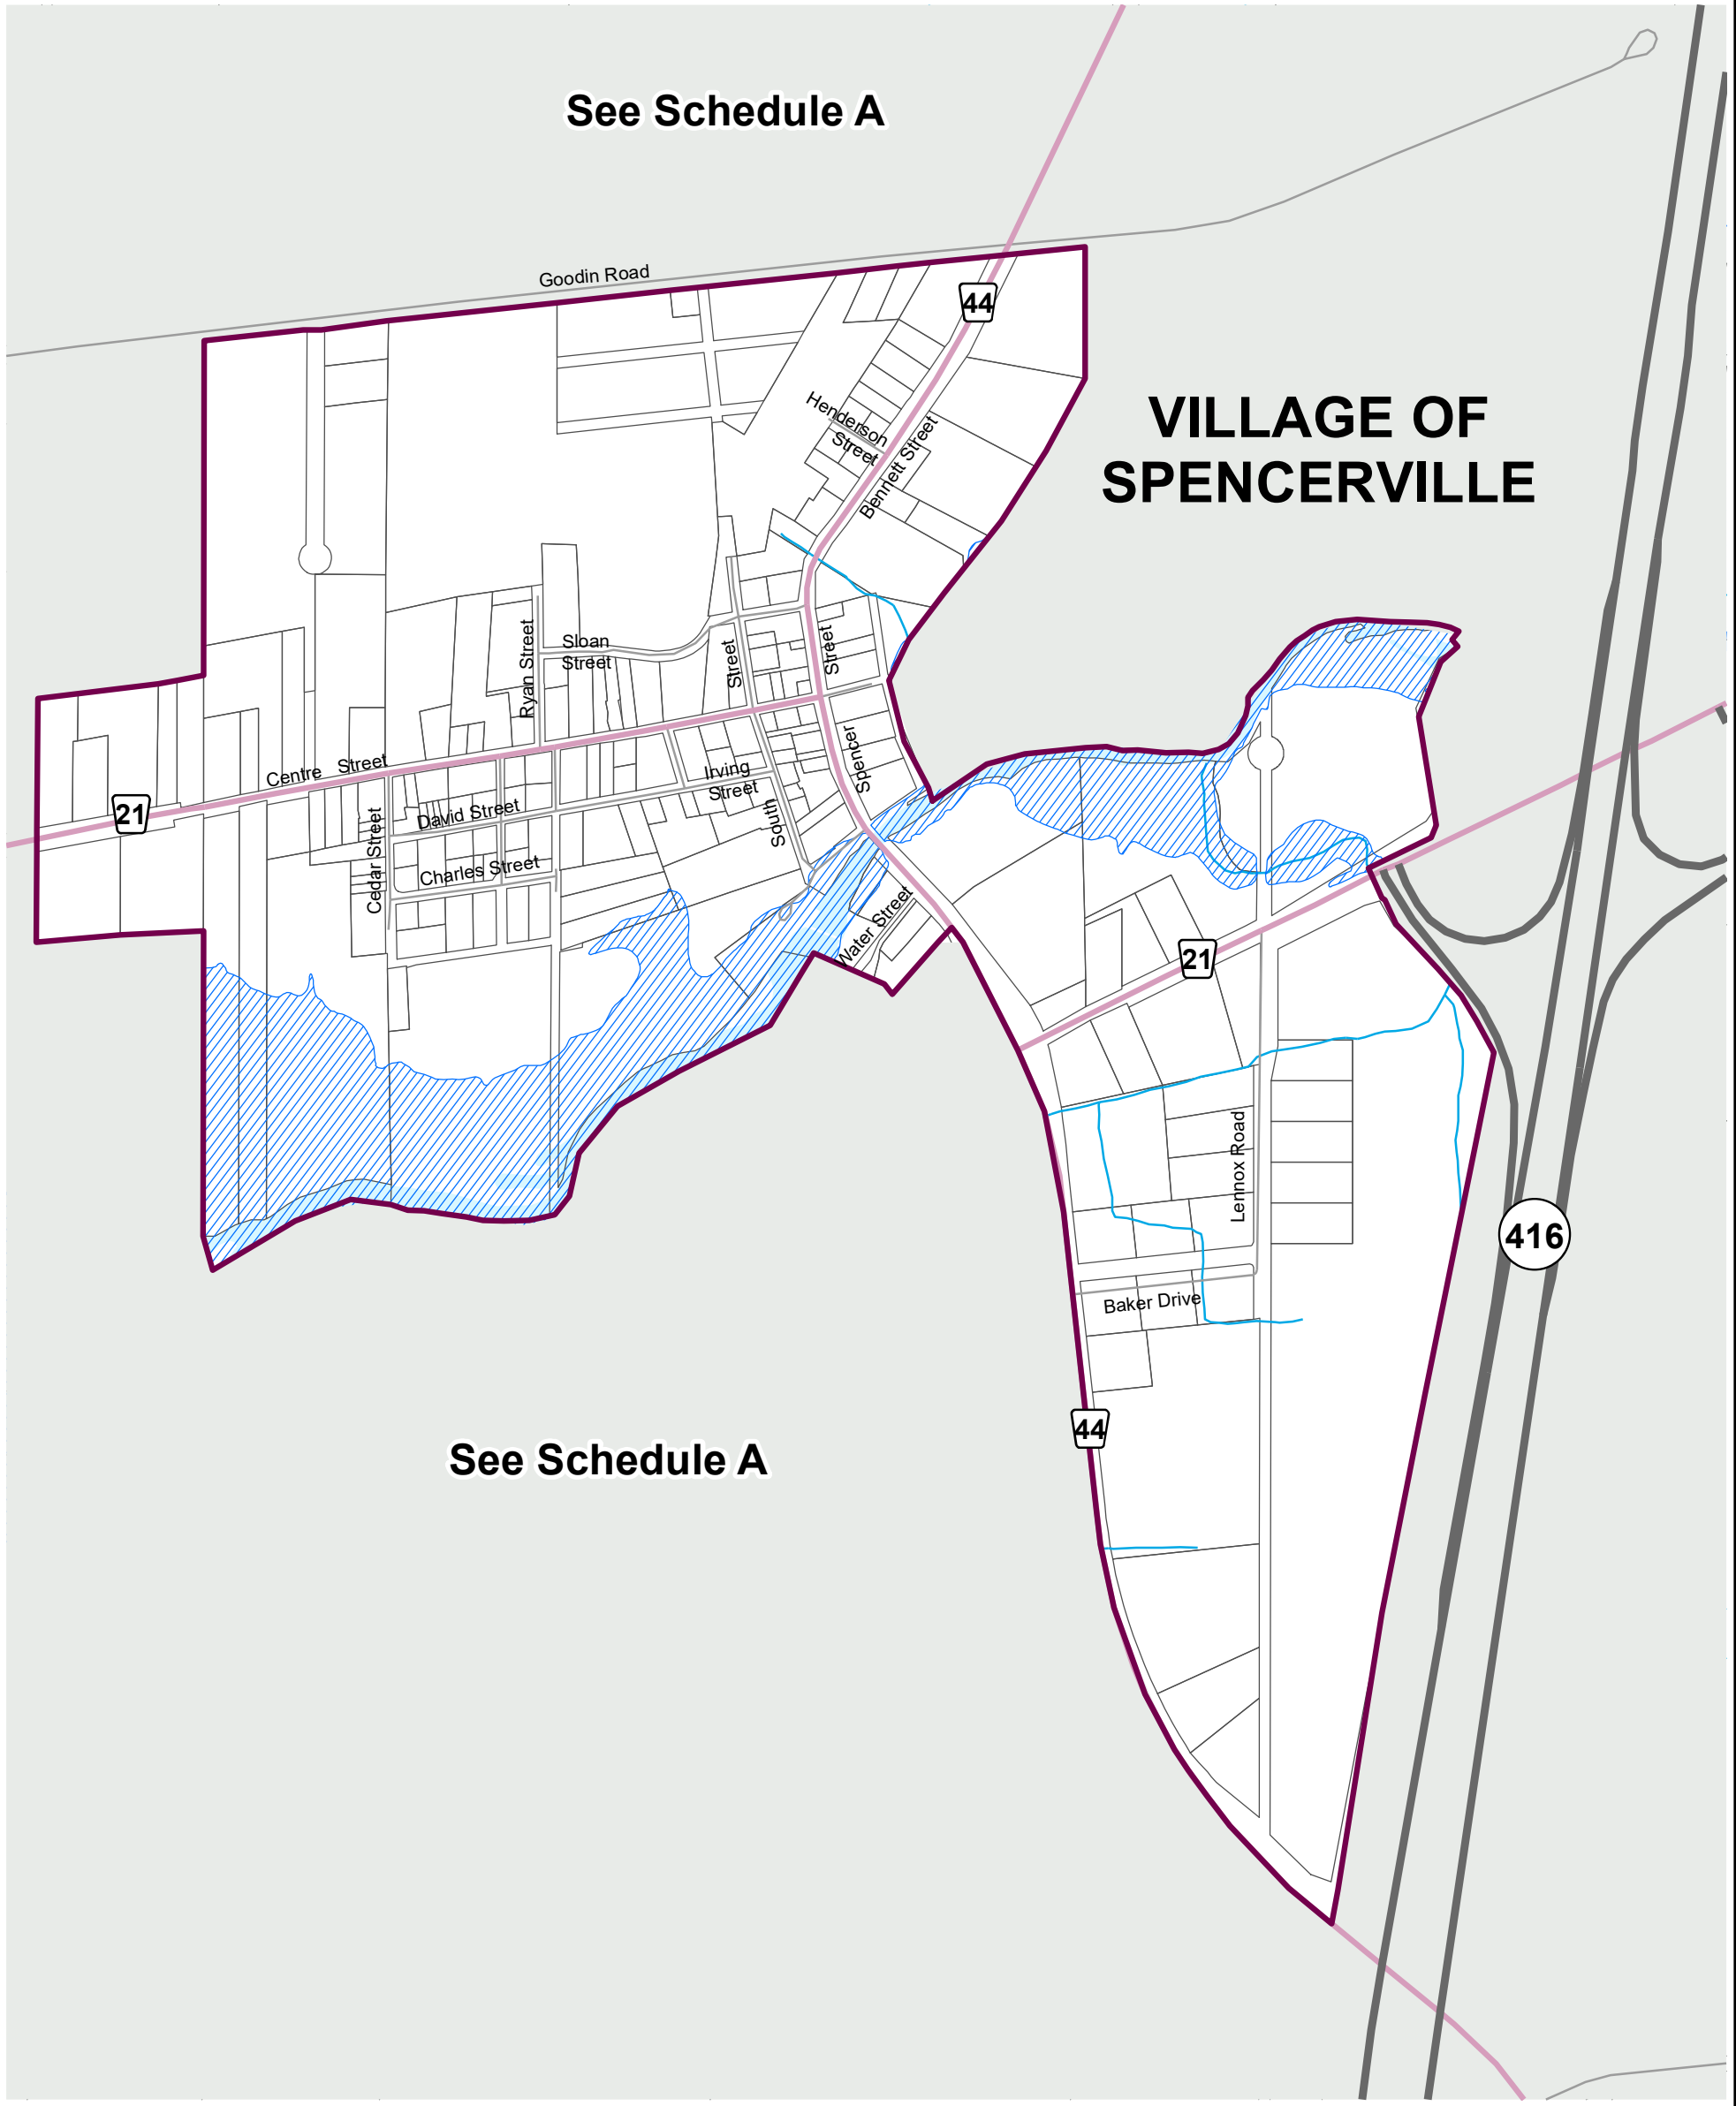

Township of Edwardsburgh Cardinal

See Schedule A

VILLAGE OF SPENCERVILLE

See Schedule A

Legend

-  Flood Plain Hazard Overlay
-  Updated Parcel Fabric

1:7,500